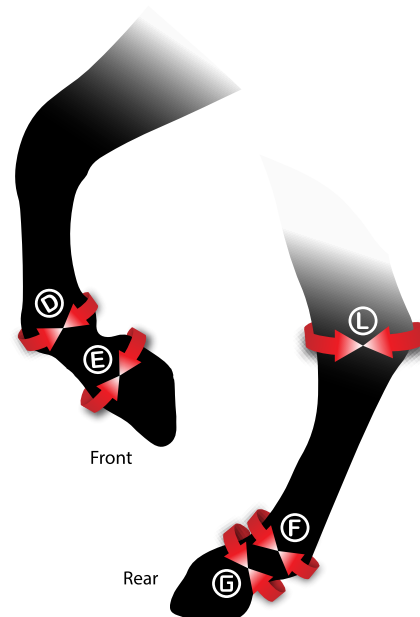

## HORSE PROTECTORS

JUMPING/DRESSAGE/EVENTING HORSE BOOTS - FRONT		JUMPING/DRESSAGE/EVENTING HORSE BOOTS - REAR	
SIZE	(D) FETLOCK GIRTH(cm)	SIZE	(F) FETLOCK GIRTH(cm)
PONY	26/28	PONY	24/27
S	26/28	S	28/30
M	29/30	M	31/32
L	31/32	L	33/34
L+	33/35	L+	35/37
"CARBON AIR HEEL" & BELLS		"BASIC/SUPERIOR CHAFE GUARD"	
SIZE	(E) CORONARY BAND(cm)	SIZE	(C) CHEST GIRTH(cm)
S/M	35/40	S (Girth 110-120cm)	170/189
L/XL	41/46	M (Girth 125-135cm)	190/219
S	35/38	L/XL (Girth 140-150cm)	220/249
M	39/40		
L	41/42		
XL	43/46		
"SUPERIOR/SENSITIVE+ PASTERNS"		"THERAPEUTIC AIR HOCK"	
SIZE	(G) PASTERNS GIRTH(cm)	SIZE	(L) HOCK GIRTH(cm)
S	18/20	S	38/40
M	21/22	M	41/43
L	23/24	L	44/46
L+	25/28	XL	47/50
SUPPORT/THERAPEUTIC BOOTS (FRONT)		SUPPORT/THERAPEUTIC BOOTS (REAR)	
SIZE	(D) FETLOCK GIRTH(cm)	SIZE	(F) FETLOCK GIRTH(cm)
PONY	26/28	PONY	28/30
S	26/28	S	28/30
M	29/30	M	31/32
L	31/32	L	33/34
XL	33/35	XL	35/37
TURNOUT/WORKOUT BOOTS - FRONT		TURNOUT/WORKOUT BOOTS - REAR	
SIZE	(D) FETLOCK GIRTH(cm)	SIZE	(F) FETLOCK GIRTH(cm)
S	26/28	S	28/30
M	29/30	M	31/32
L	31/32	L	33/34
XL	33/35	XL	35/37

## RIDER PROTECTORS

### BACK PROTECTORS

KID		(A) WAIST CIRCUMFERENCE (cm)	RELATED SIZE
(H) HEIGHT (cm)	RELATED SIZE		
105/120	KID x6	57 TO 73	UNIQUE
121/135	KID x7	63 TO 80	UNIQUE
136/150	KID x8	63 TO 86	UNIQUE
151/165	KID x9	70 TO 91	UNIQUE
ADULT		(A) WAIST SIZES	
(H) HEIGHT (cm)	RELATED SIZE		
158/167	x6	XS (CM 70 TO 77) - S (CM 78 TO 85)	
168/177	x7	M (CM 86 TO 93) - L (CM 94 TO 101)	
178/187	x8	XL (CM 102 TO 114)	
188/197	x9		